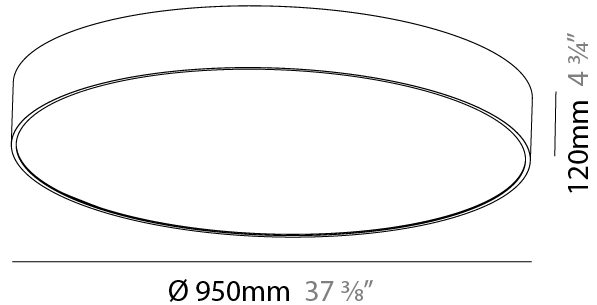

GENERAL

Series: Sign
Brand: Prolicht
Division: Architectural
Mounting Type: Surface
Mounting Location: Ceiling
Subcategory: Ambient

PHYSICAL

Shape: Round
Diameter (mm): 950
Diameter (in): 37 3/8
Height (mm): 120
Height (in): 4 3/4
Light Distribution: Direct
Weight (kg): 16.61
Weight (lbs): 36.619
Diffuser: PMMA - Opal or Micro-Prism
Fixture Finish: SSR / BKV / CWI / CRY / HAB / UFT / ITA / RUA / FTG / MYG / LOD / PUS / FRO / FUP / KIA / POP / BLS / SPG / MEY / GOH / GUM / CHC / COM / ABZ / JAG / OBR / MOS / ROR
Fixture Material: Extruded Aluminum / Steel

ELECTRICAL

Lamp Type: LED (Zhaga Standard)
Input Wattage (W): 118
Total Output Wattage (W): 111
Dimming: Tri-Mode (Non-Dimming and Phase Dimming (120Vac only) and 0-10V Dimming)
Driver Included: Yes
Driver Location: Integrated
Driver Type: Constant Current - Universal
Driver Class: Class 1
Input Voltage (V): 120 - 277
Constant Current (MA): 500

LED

Color Temperature (°K): 2700 / 3000 / 3500 / 4000
Max. Delivered Lumen (lm): 11061-11869 / 11540.48 - 12383.28 / 11776-12636
Nominal Lumen (lm): 16147.91 / 16847.48 / 17191.31
CRI: >80 CRI
Efficiency (%): 75
Lamp Life (hrs): 50000

OPTICAL

Beam Angle: Opal - 110 / Prismatic 94

RATINGS AND CERTIFICATIONS

Certified By: Certified for North American Standards
IP rating: IP20