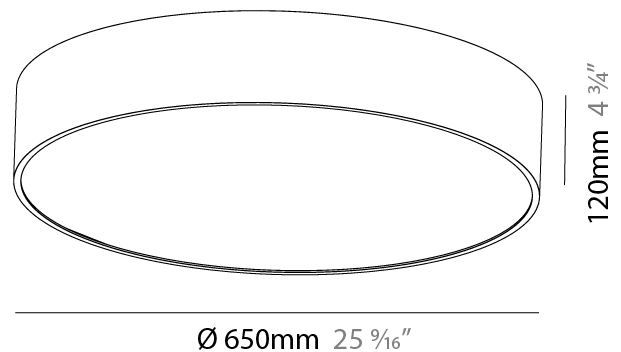

1. To build a product code in our configurator select the specify button on the base model # product page
2. To build a manual product code on this datasheet choose from the options listed below in blue font and add the suffix to the base model #

GENERAL

Series: Sign
Brand: Prolicht
Division: Architectural
Mounting Type: Surface
Mounting Location: Ceiling
Subcategory: Ambient

PHYSICAL

Shape: Round
Diameter (mm): 650
Diameter (in): 25 ³/₁₆"
Height (mm): 120
Height (in): 4 ³/₄"
Light Distribution: Direct
Weight (kg): 8.4
Weight (lbs): 18.518
Diffuser: PMMA - Opal or Micro-Prism
Fixture Finish: SSR / BKV / CWI / CRY / HAB / UFT / ITA / RUA / FTG / MYG / LOD / PUS / FRO / FUP / KIA / POP / BLS / SPG / MEY / GOH / GUM / CHC / COM / ABZ / JAG / OBR / MOS / ROR
Fixture Material: Extruded Aluminum / Steel

ELECTRICAL

Lamp Type: LED (Zhaga Standard)
Input Wattage (W): 66.5
Total Output Wattage (W): 57
Dimming: Tri-Mode (Non-Dimming and Phase Dimming (120Vac only) and 0-10V Dimming)
Driver Included: Yes
Driver Location: Integrated
Driver Type: Constant Current - Universal
Driver Class: Class 2
Input Voltage (V): 120 - 277
Constant Current (MA): 500

LED

Color Temperature (°K): 2700 / 3000 / 3500 / 4000
Max. Delivered Lumen (lm): 5880 / 6360 / 6450
CRI: >80 CRI
Efficiency (%): 73
Lamp Life (hrs): 50000

OPTICAL

RATINGS AND CERTIFICATIONS

Certified By: Certified for North American Standards
IP rating: IP20