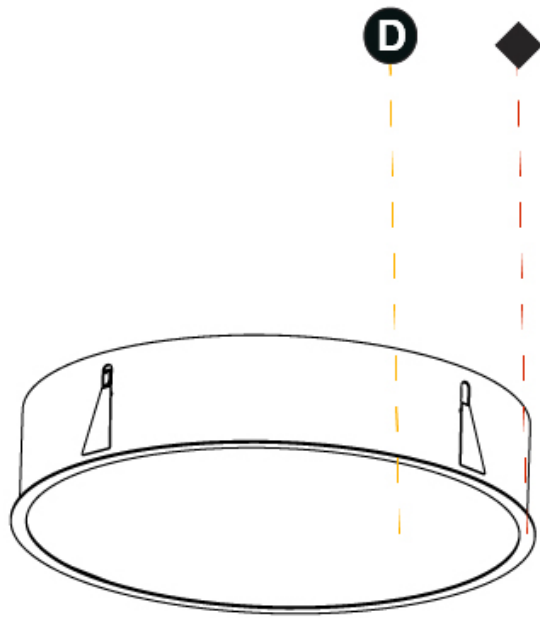

SIGN RECESSED

A37773-

PROJECT _____

TYPE _____

SPECIFIER _____

QUANTITY _____

DATE _____