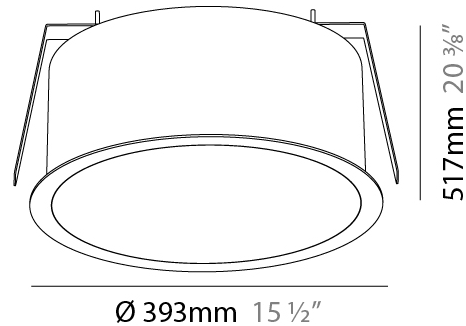

GENERAL

Series: Sign
Brand: Prolicht
Division: Architectural
Mounting Type: Recessed
Mounting Location: Ceiling
Subcategory: Ambient

PHYSICAL

Shape: Round
Diameter (mm): 393
Diameter (in): 15 1/2
Height (mm): 175
Height (in): 6 7/8
Ceiling Thickness (mm): 10 / 12.5 / 15 / 25 / 30
Ceiling Thickness (in): 3/8 or 1/2 or 9/16 or 1 or 1 3/16
Min. Recessing Depth (mm): 175
Min. Recessing Depth (in): 6 7/8
Light Distribution: Direct
Weight (kg): 4.327
Weight (lbs): 9.539
Diffuser: PMMA - Opal or Micro-Prism
Fixture Finish: SSR / BKV / CWI / CRY / HAB / UFT / ITA / RUA / FTG / MYG / LOD / PUS / FRO / FUP / KIA / POP / BLS / SPG / MEY / GOH / GUM / CHC / COM / ABZ / JAG / OBR / MOS / ROR
Fixture Material: Extruded Aluminum / Steel
Cut-out Measurements: 380mm / 14 15/16"

ELECTRICAL

Lamp Type: LED (Zhaga Standard)
Input Wattage (W): 25.3 / 22 (4000K)
Total Output Wattage (W): 23 / 20 (4000K)
Dimming: Tri-Mode (Non-Dimming and Phase Dimming (120Vac only) and 0-10V Dimming)
Driver Included: Yes
Driver Location: Integrated
Driver Type: Constant Current - Universal
Driver Class: Class 2
Input Voltage (V): 120 - 277
Constant Current (MA): 700

LED

Color Temperature (°K): 3000 / 4000
Max. Delivered Lumen (lm): 2110 / 2068 / 1930
CRI: >80 CRI
Efficiency (%): 68
Lamp Life (hrs): 50000

OPTICAL

RATINGS AND CERTIFICATIONS

Certified By: Certified for North American Standards
IP rating: IP20