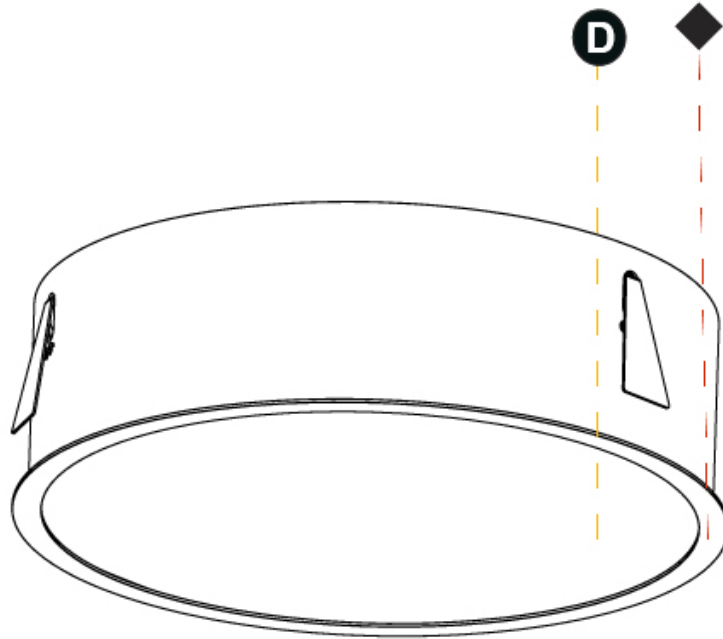

SIGN RECESSED

A37785-

PROJECT _____

TYPE _____

SPECIFIER _____

QUANTITY _____

DATE _____