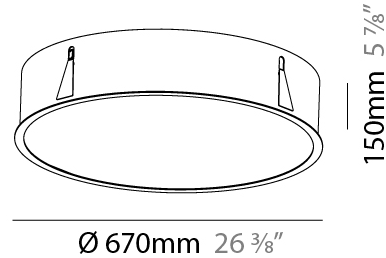

GENERAL

Series: Sign
Brand: Prolicht
Division: Architectural
Mounting Type: Recessed
Mounting Location: Ceiling
Subcategory: Ambient

PHYSICAL

Shape: Round
Diameter (mm): 670
Diameter (in): 26 ³/₈
Height (mm): 150
Height (in): 5 ⁷/₈
Ceiling Thickness (mm): 10 / 12 / 15 / 25
Ceiling Thickness (in): 3/8 or 1/2 or 9/16 or 1
Min. Recessing Depth (mm): 160
Min. Recessing Depth (in): 6 ⁵/₁₆
Light Distribution: Direct
Weight (kg): 8.574
Weight (lbs): 18.9
Diffuser: PMMA - Opal or Micro-Prism
Fixture Finish: SSR / BKV / CWI / CRY / HAB / UFT / ITA / RUA / FTG / MYG / LOD / PUS / FRO / FUP / KIA / POP / BLS / SPG / MEY / GOH / GUM / CHC / COM / ABZ / JAG / OBR / MOS / ROR
Fixture Material: Extruded Aluminum / Steel
Cut-out Measurements: 658mm / 25 7/8"

ELECTRICAL

Lamp Type: LED (Zhaga Standard)
Input Wattage (W): 66.5
Total Output Wattage (W): 57
Dimming: Tri-Mode (Non-Dimming and Phase Dimming (120Vac only) and 0-10V Dimming)
Driver Included: Yes
Driver Location: Integrated
Driver Type: Constant Current - Universal
Driver Class: Class 2
Input Voltage (V): 120 - 277
Constant Current (MA): 500

LED

Color Temperature (°K): 3000 / 4000
Max. Delivered Lumen (lm): 5880 / 6321 / 6450
Lamp Life (hrs): 50000

OPTICAL

RATINGS AND CERTIFICATIONS

Certified By: Certified for North American Standards
IP rating: IP20

658mm
25 7/8"

160mm
6 1/4"

10 - 25mm
3/4" - 1"