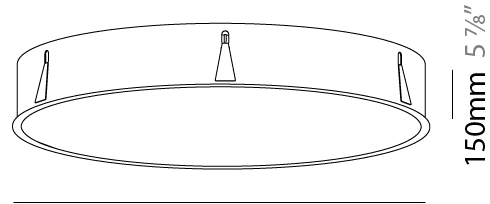

GENERAL

Series: Sign
Brand: Prolicht
Division: Architectural
Mounting Type: Recessed
Mounting Location: Ceiling
Subcategory: Ambient

PHYSICAL

Shape: Round
Diameter (mm): 970
Diameter (in): 38 ³/₁₆
Height (mm): 150
Height (in): 5 ⁷/₈
Ceiling Thickness (mm): 10 / 12 / 15 / 25
Ceiling Thickness (in): 3/8 or 1/2 or 9/16 or 1
Min. Recessing Depth (mm): 160
Min. Recessing Depth (in): 6 ⁵/₁₆
Light Distribution: Direct
Weight (kg): 16.545
Weight (lbs): 36.475
Diffuser: PMMA - Opal or Micro-Prism
Fixture Finish: SSR / BKV / CWI / CRY / HAB / UFT / ITA / RUA / FTG / MYG / LOD / PUS / FRO / FUP / KIA / POP / BLS / SPG / MEY / GOH / GUM / CHC / COM / ABZ / JAG / OBR / MOS / ROR
Fixture Material: Extruded Aluminum / Steel
Cut-out Measurements: 958mm / 37 11/16"

ELECTRICAL

Lamp Type: LED (Zhaga Standard)
Input Wattage (W): 129.8
Total Output Wattage (W): 111
Dimming: Tri-Mode (Non-Dimming and Phase Dimming (120Vac only) and 0-10V Dimming)
Driver Included: Yes
Driver Location: Integrated
Driver Type: Constant Current - Universal
Driver Class: Class 2
Input Voltage (V): 120 - 277
Constant Current (MA): 500

LED

Color Temperature (°K): 3000 / 4000
Max. Delivered Lumen (lm): 11450 / 12319 / 12570
CRI: >80 CRI
Lamp Life (hrs): 50000

OPTICAL

RATINGS AND CERTIFICATIONS

Certified By: Certified for North American Standards
IP rating: IP20

Ø 970mm 38 ³/₁₆"

150mm 5 ⁷/₈"